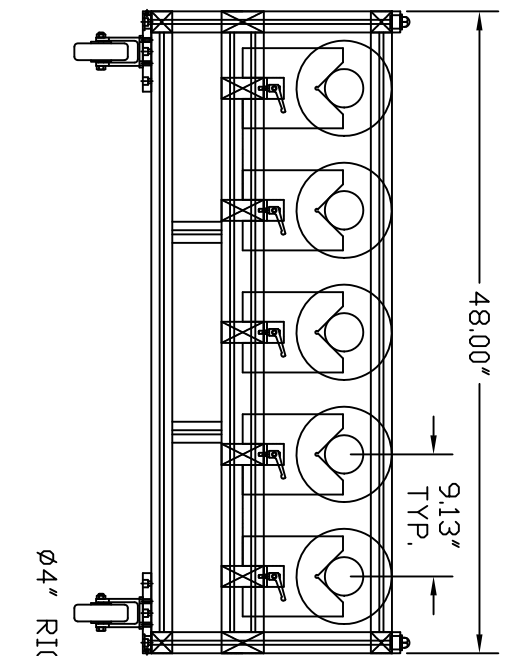

HANDLE ADJUSTABLE SLIDING  
V-BLOCKS TO HOLD VARIOUS  
SIZES OF CRANKS

Ø4" RIGID PLATE CASTER  
DN FRONT

Ø3/4" RELIEVED PINS FOR  
PALLET STACKING LOCATION

Ø4" SWIVEL PLATE CASTER  
DN BACK