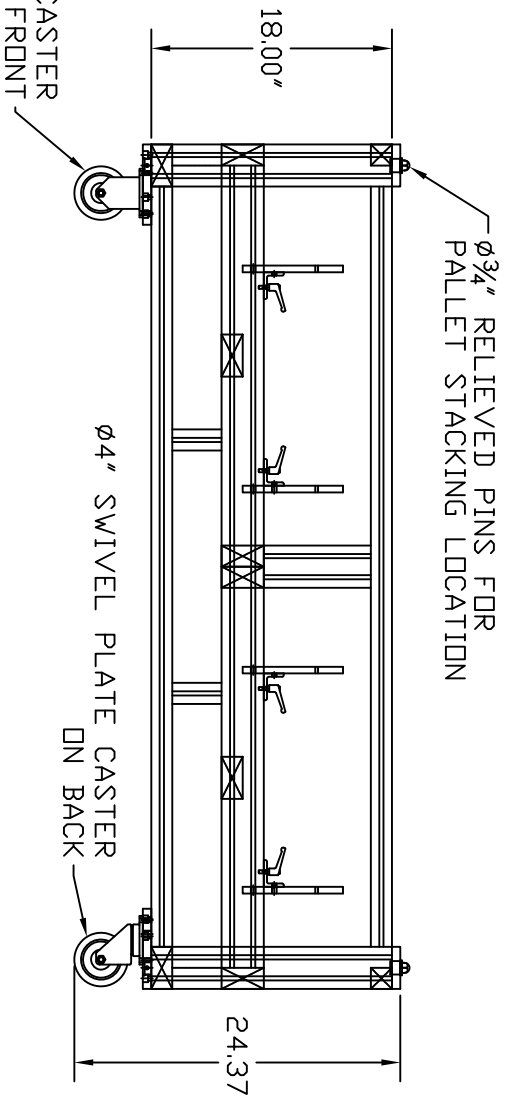

HANDLE ADJUSTABLE SLIDING  
V-BLOCKS TO HOLD VARIOUS  
SIZES OF CRANKS

Ø4" RIGID PLATE CASTER  
DN FRONT

Ø3/4" RELIEVED PINS FOR  
PALLET STACKING LOCATION

Ø4" SWIVEL PLATE CASTER  
DN BACK